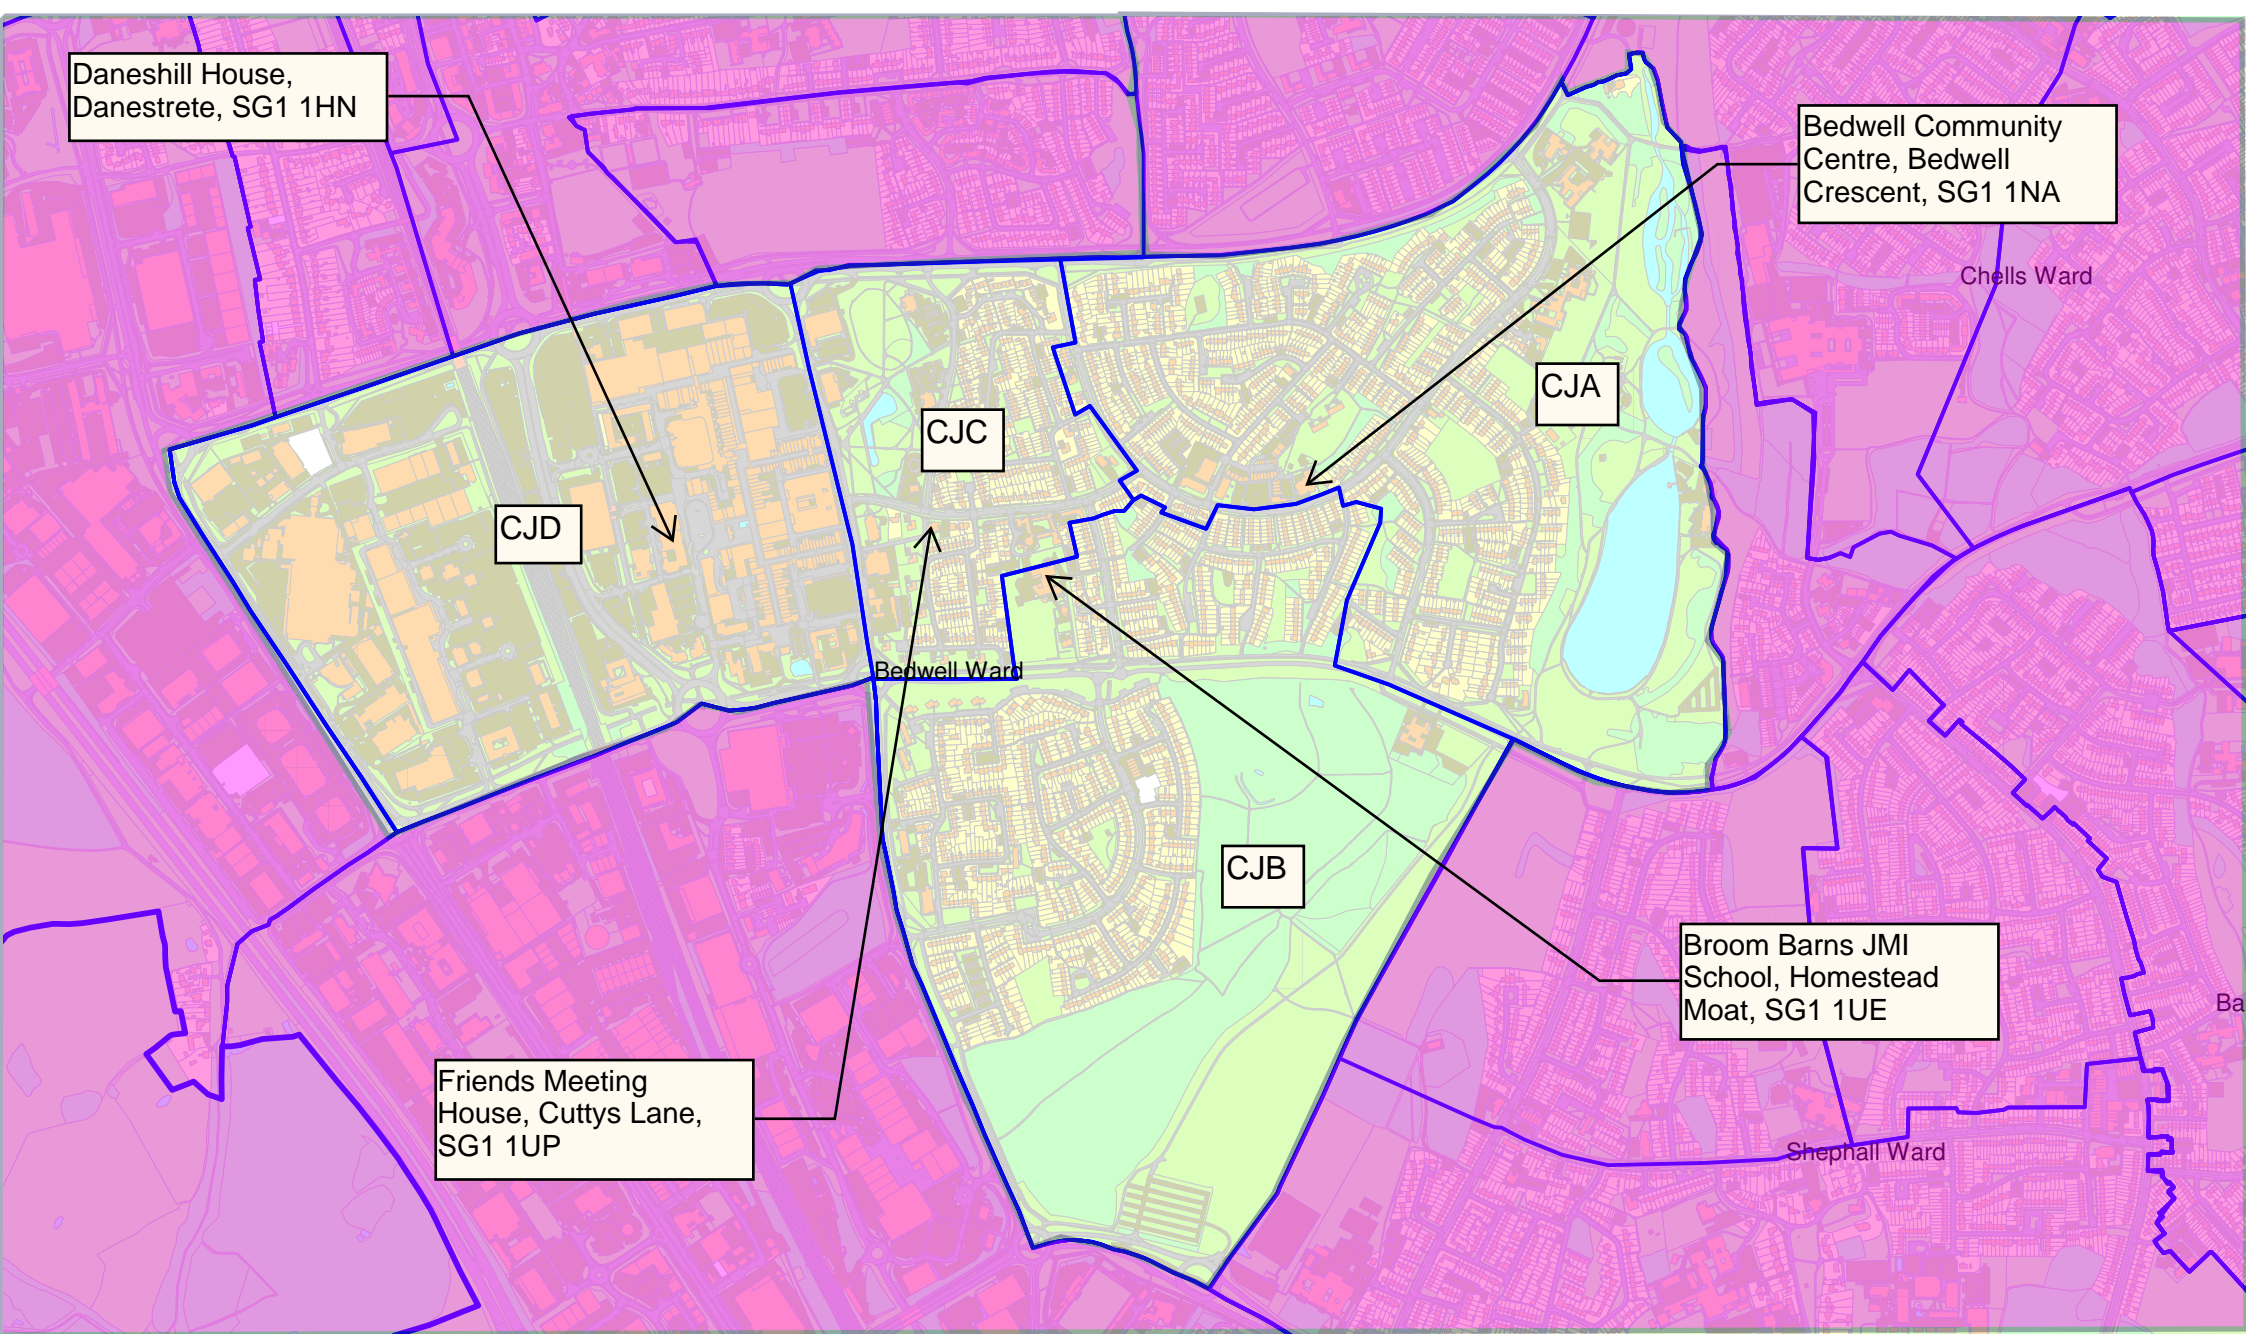

POLLING DISTRICT AND POLLING PLACES REVIEW 2019

STEVENAGE CONSTITUENCY

BEDWELL WARD

The map of Bedwell Ward is available on the following page. The Ward has four Polling Districts. Details of the reference letters and electorate information are set out below:

POLLING PLACES

Polling District	Polling Place	Envisaged Polling Station for the next scheduled election
CJA	CJA	Bedwell Community Centre, Bedwell Crescent, SG1 1NA
CJB	CJB	Broom Barns JMI School, Homestead Moat, SG1 1UE
CJC	CJC	Friends Meeting House, Cuttys Lane, SG1 1UP
CJD	CJD & CJC	Daneshill House, Danestrete, SG1 1HN

POTENTIAL DEVELOPMENTS

To accommodate the developments within the town centre over the next five years a polling station has been identified for voters in Polling District CJD.

COMMENTS RECEIVED

Comments were received from the Stevenage Liberal Democrats who had no objections to the draft proposals and further commented that it would be easier for residents living in the Town Centre to access the Polling Station at Daneshill House in many cases without the need to drive or attempt to cross St George's Way.

There are no amendments from the draft proposals to those in these final proposals.

Stevenage Constituency - Bedwell Borough Ward

Polling District and Places Review 2019 -
The Polling District designatory letters are shown in a black bordered white edged box. The boundaries are shown edged in blue